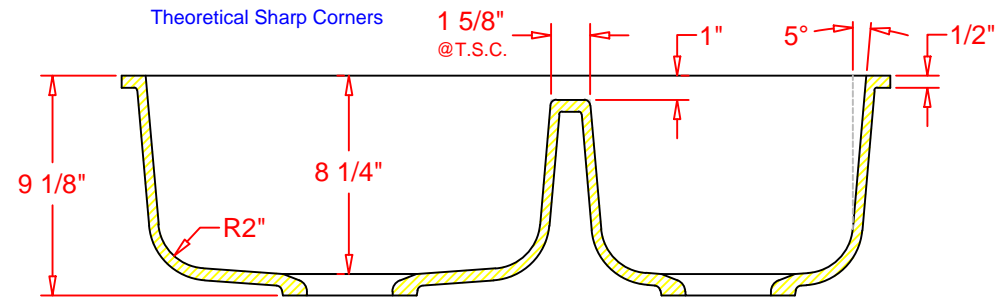

Rev #			
Rev #			

T.S.C. Stands for:
Theoretical Sharp Corners

Part Number:	AD3016	Model Ref:	Offset Double Bowl
Description:	Double Offset Kitchen Reversible Sink		
Date Drawn:	11 / 20 / 2018	Weight:	34.3 Lbs
		Scale:	None
Drawn By:	Carlos Hernandez	Revised By:	
Approved By:	Daniel Shin	Date:	01 / 09 / 2019