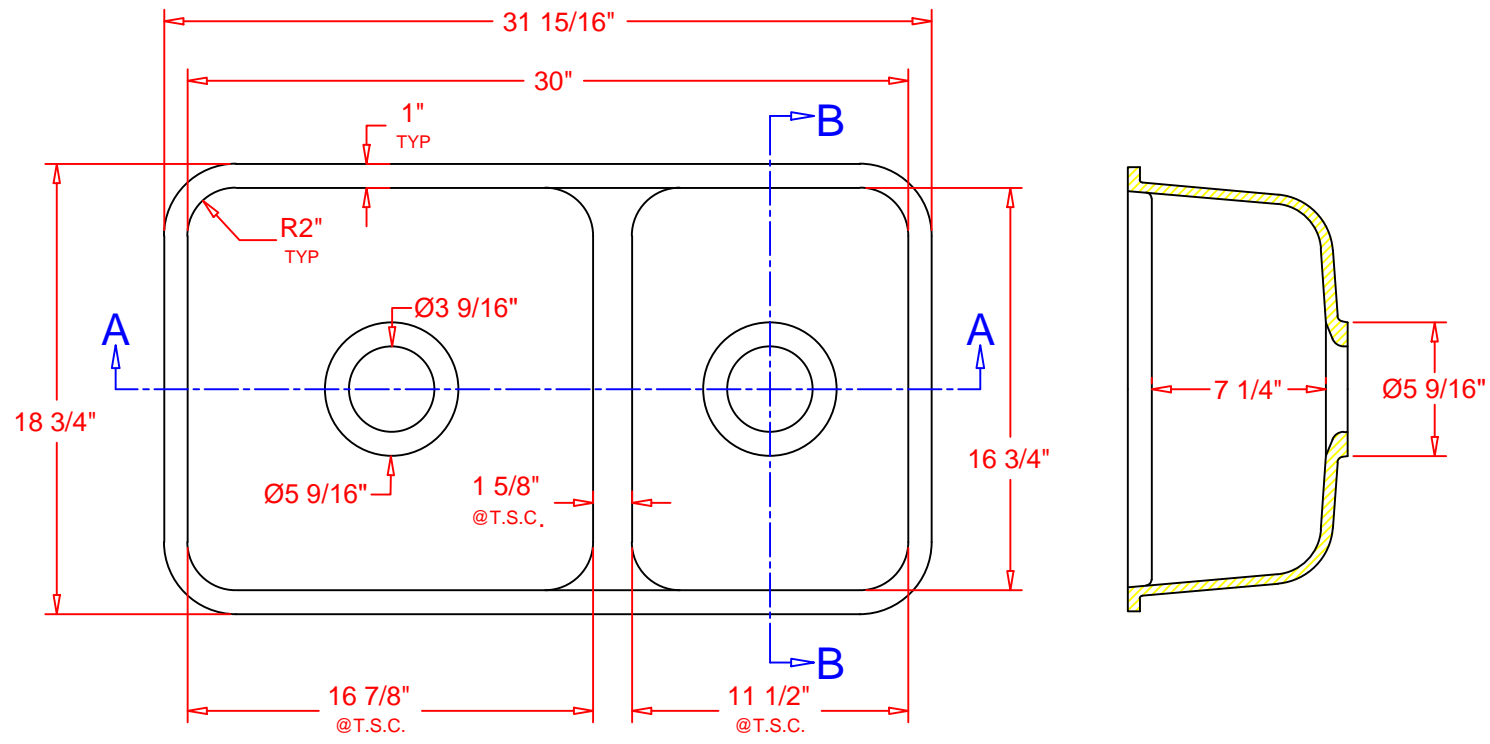

Rev #			
Rev #			

T.S.C. Stands for:
Theoretical Sharp Corners

Part Number:	AD3016	Model Ref:	Offset Double Bowl
Description:	Double Offset Kitchen Reversible Sink		
Date Drawn:	11 / 20 / 2018	Weight:	34.3 Lbs
		Scale:	None
Drawn By:	Carlos Hernandez	Revised By:	
Approved By:	Daniel Shin	Date:	01 / 09 / 2019