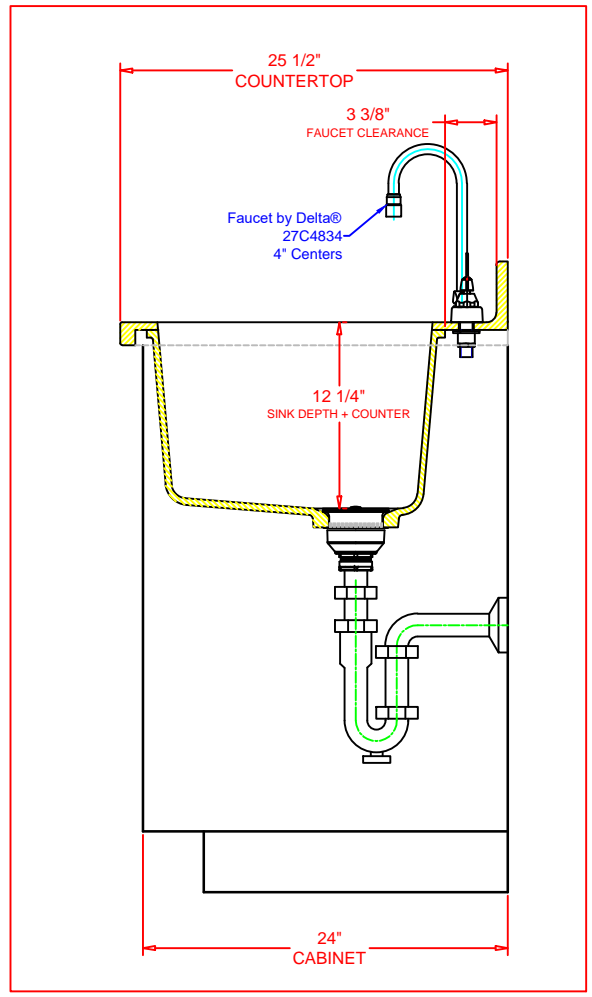

Rev #		
Rev #		

Wilsonart[®]
SOLID SURFACE

Part Number:	AK1818		
Description:	Deep Bowl Sink / DRAFT		
Date Drawn:	12 / 11 / 2020	Weight:	Scale: None
Drawn By:	Carlos Hernandez	Revised By:	
Approved By:		Date Revised:	