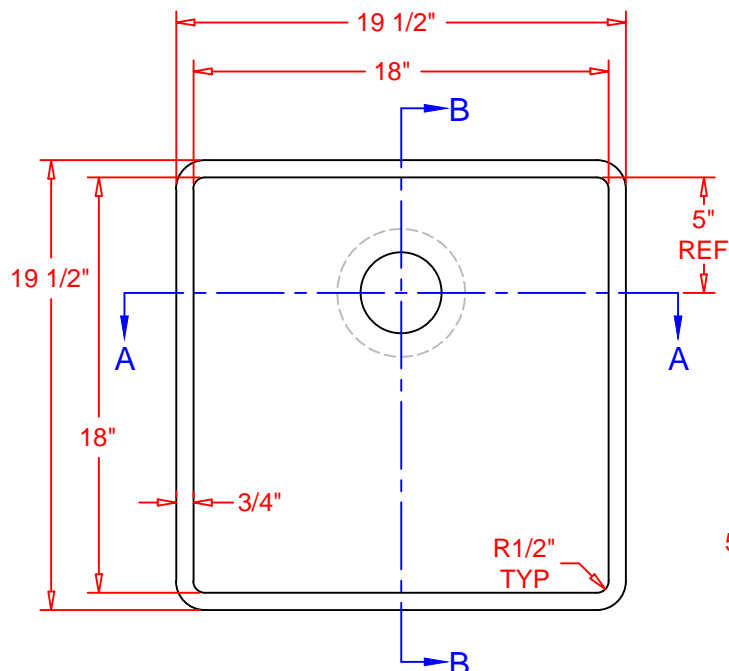

Rev #		
Rev #		

Wilsonart[®]
SOLID SURFACE

Part Number:	AK1818		
Description:	Deep Bowl Sink / DRAFT		
Date Drawn:	12 / 11 / 2020	Weight:	Scale: None
Drawn By:	Carlos Hernandez	Revised By:	
Approved By:		Date Revised:	