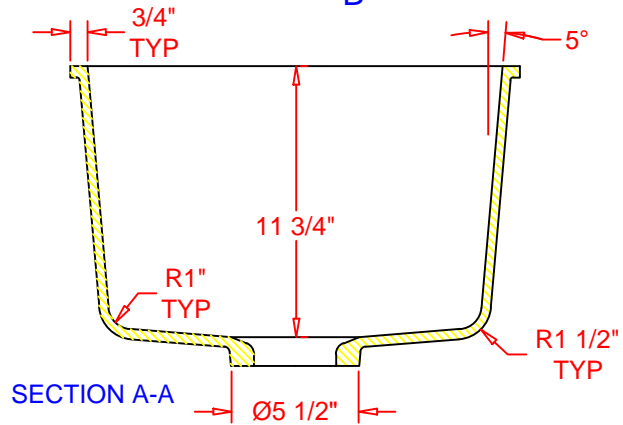

Rev #		
Rev #		

Wilsonart[®]
SOLID SURFACE

Part Number:	AK1818		
Description:	Deep Bowl Sink / DRAFT		
Date Drawn:	12 / 11 / 2020	Weight:	Scale: None
Drawn By:	Carlos Hernandez	Revised By:	
Approved By:		Date Revised:	