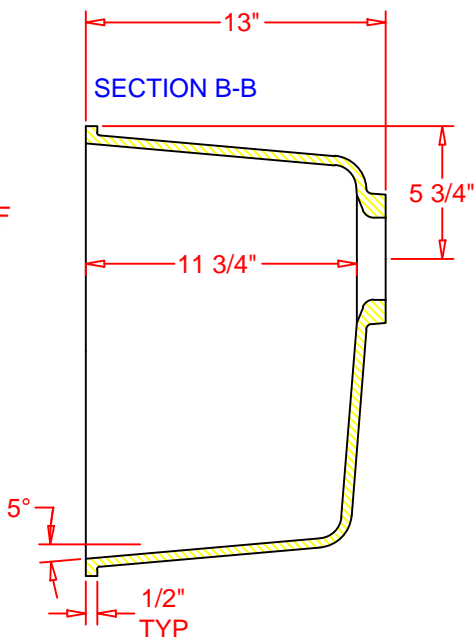

Rev #		
Rev #		

Wilsonart[®]
SOLID SURFACE

Part Number:	AK1818		
Description:	Deep Bowl Sink / DRAFT		
Date Drawn:	12 / 11 / 2020	Weight:	Scale: None
Drawn By:	Carlos Hernandez	Revised By:	
Approved By:		Date Revised:	