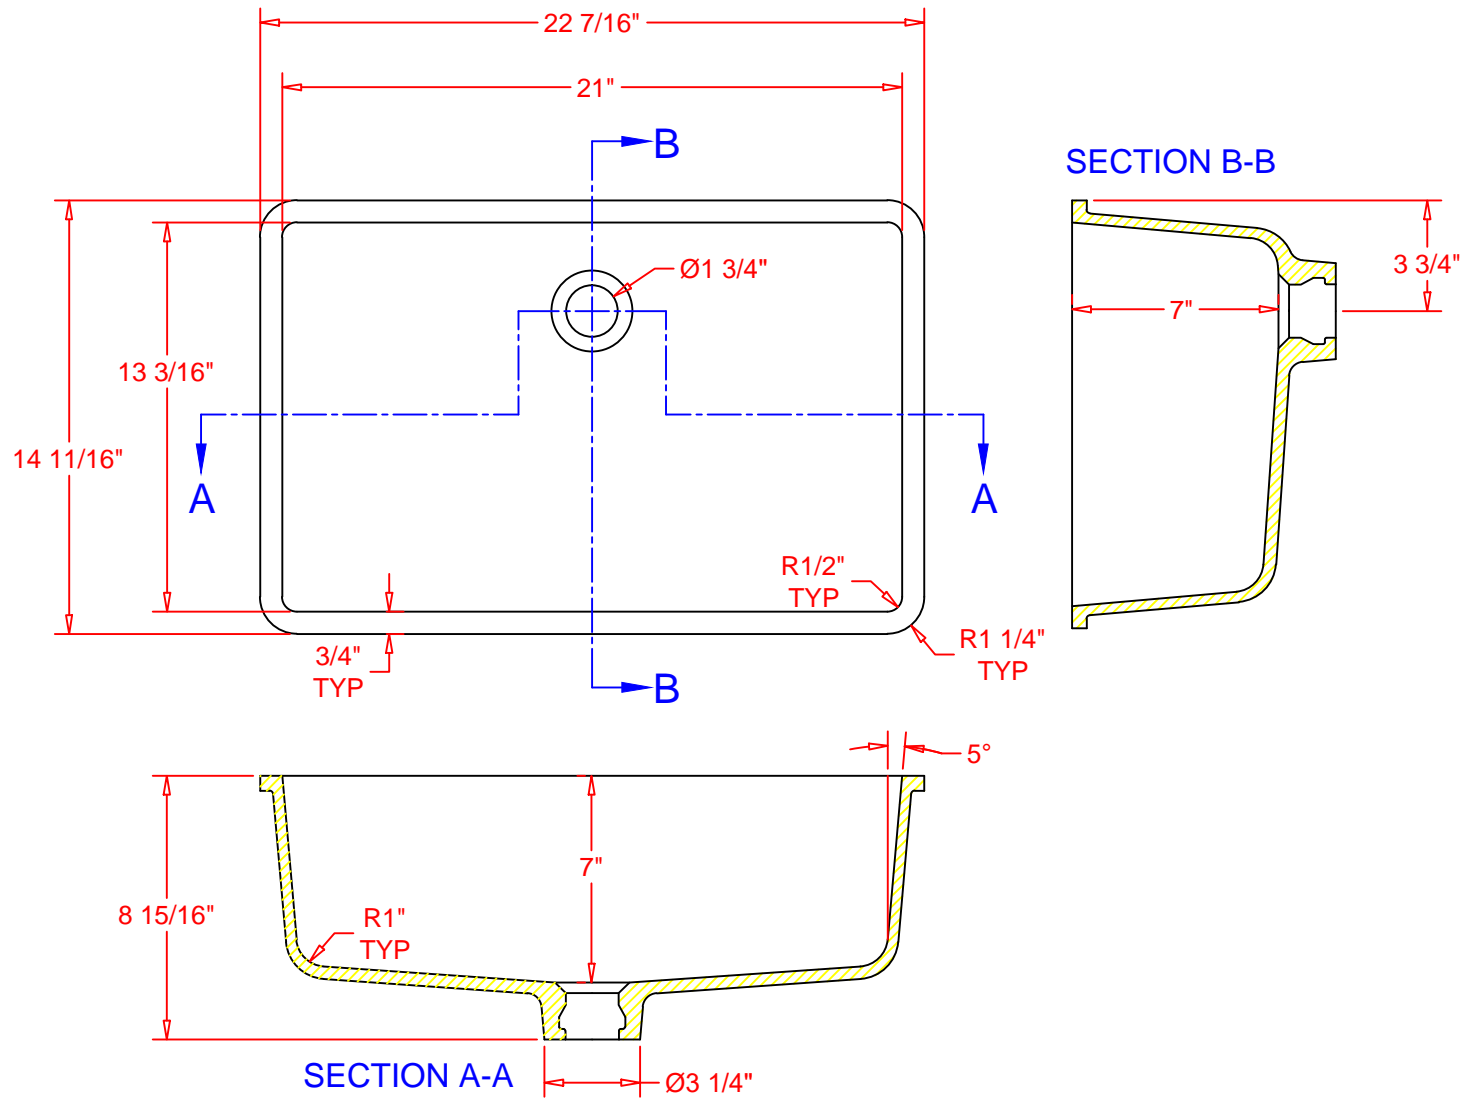

Rev #	A	05/15/20	Dimensions Updated.
Rev #			

Wilsonart[®]
SOLID SURFACE

THD

Part Number:	AK2113	Model Ref:	Rectangular Vanity Large
Description:	Large Rectangular Sink		
Date Drawn:	11 / 12 / 2018	Weight:	15.5 Lbs
		Scale:	None
Drawn By:	Carlos Hernandez	Revised By:	
Approved By:	Daniel Shin	Date:	01 / 09 / 2019