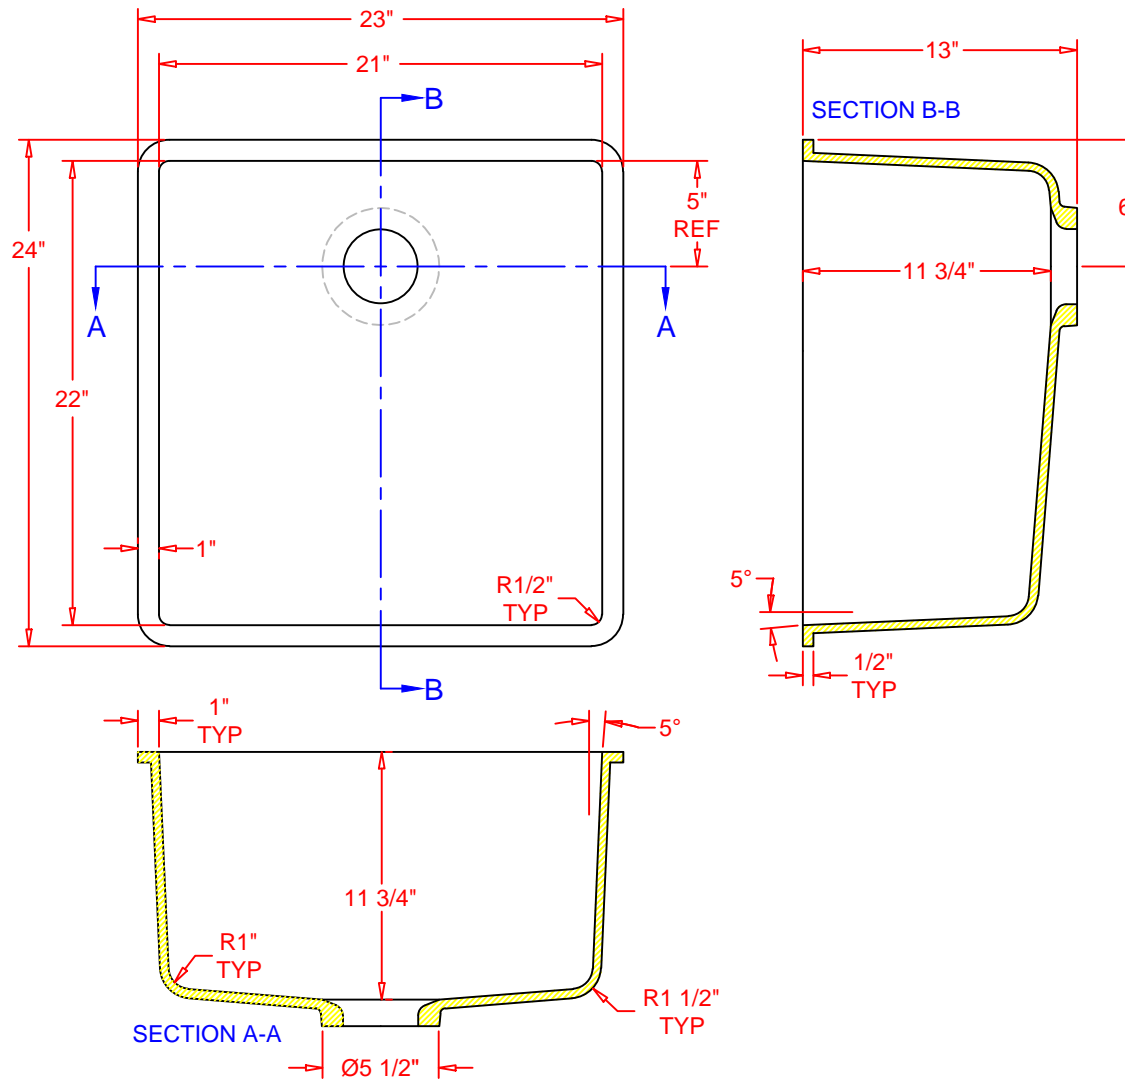

|       |  |  |  |
|-------|--|--|--|
| Rev # |  |  |  |
| Rev # |  |  |  |

**Wilsonart**<sup>®</sup>  
SOLID SURFACE

|              |                        |               |             |
|--------------|------------------------|---------------|-------------|
| Part Number: | AK2122                 |               |             |
| Description: | Deep Bowl Sink / DRAFT |               |             |
| Date Drawn:  | 12 / 11 / 2020         | Weight:       | Scale: None |
| Drawn By:    | Carlos Hernandez       | Revised By:   |             |
| Approved By: |                        | Date Revised: |             |