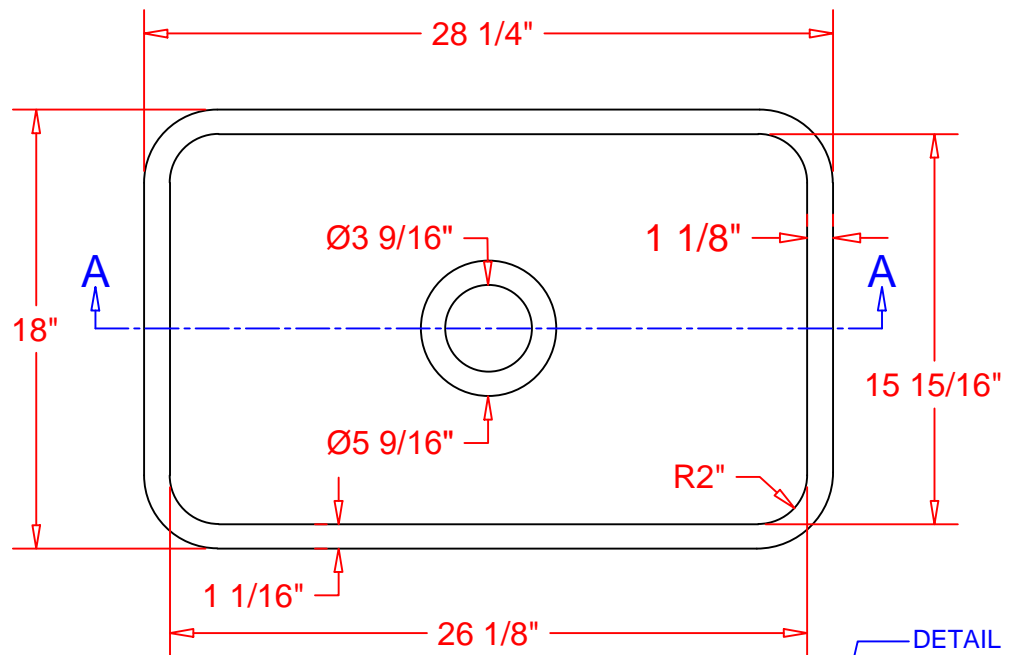

Rev #	A	05/12/20	Dimensions updated
Rev #			

Part Number:	AK2615	Model Ref:	Single Bowl
Description:	Rectangular Utility Sink		
Date Drawn:	09 / 05 / 2018	Weight:	31 Lbs
		Scale:	None
Drawn By:	Carlos Hernandez	Revised By:	
Approved By:	Daniel Shin	Date:	01 / 09 / 2019