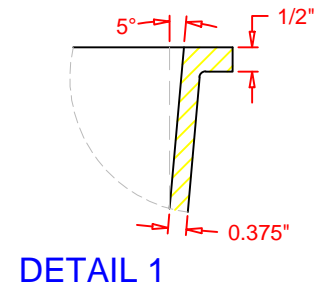

Rev #	A	05/12/20	Dimensions updated
Rev #			

Part Number:	AK2615	Model Ref:	Single Bowl
Description:	Rectangular Utility Sink		
Date Drawn:	09 / 05 / 2018	Weight:	31 Lbs
		Scale:	None
Drawn By:	Carlos Hernandez	Revised By:	
Approved By:	Daniel Shin	Date:	01 / 09 / 2019