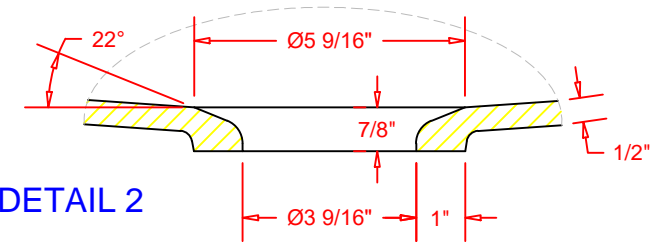

Rev #	A	05/12/20	Dimensions updated
Rev #			

Part Number:	AK2615	Model Ref:	Single Bowl
Description:	Rectangular Utility Sink		
Date Drawn:	09 / 05 / 2018	Weight:	31 Lbs
		Scale:	None
Drawn By:	Carlos Hernandez	Revised By:	
Approved By:	Daniel Shin	Date:	01 / 09 / 2019