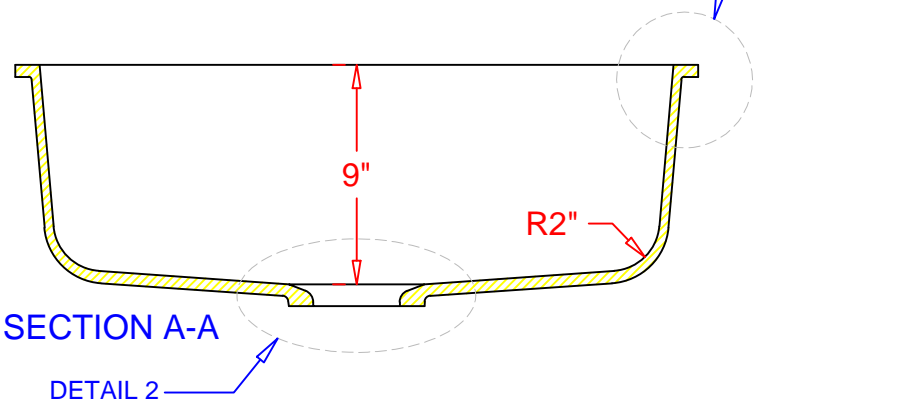

Rev #	A	05/12/20	Dimensions updated
Rev #			

Part Number:	AK2615	Model Ref:	Single Bowl
Description:	Rectangular Utility Sink		
Date Drawn:	09 / 05 / 2018	Weight:	31 Lbs
		Scale:	None
Drawn By:	Carlos Hernandez	Revised By:	
Approved By:	Daniel Shin	Date:	01 / 09 / 2019