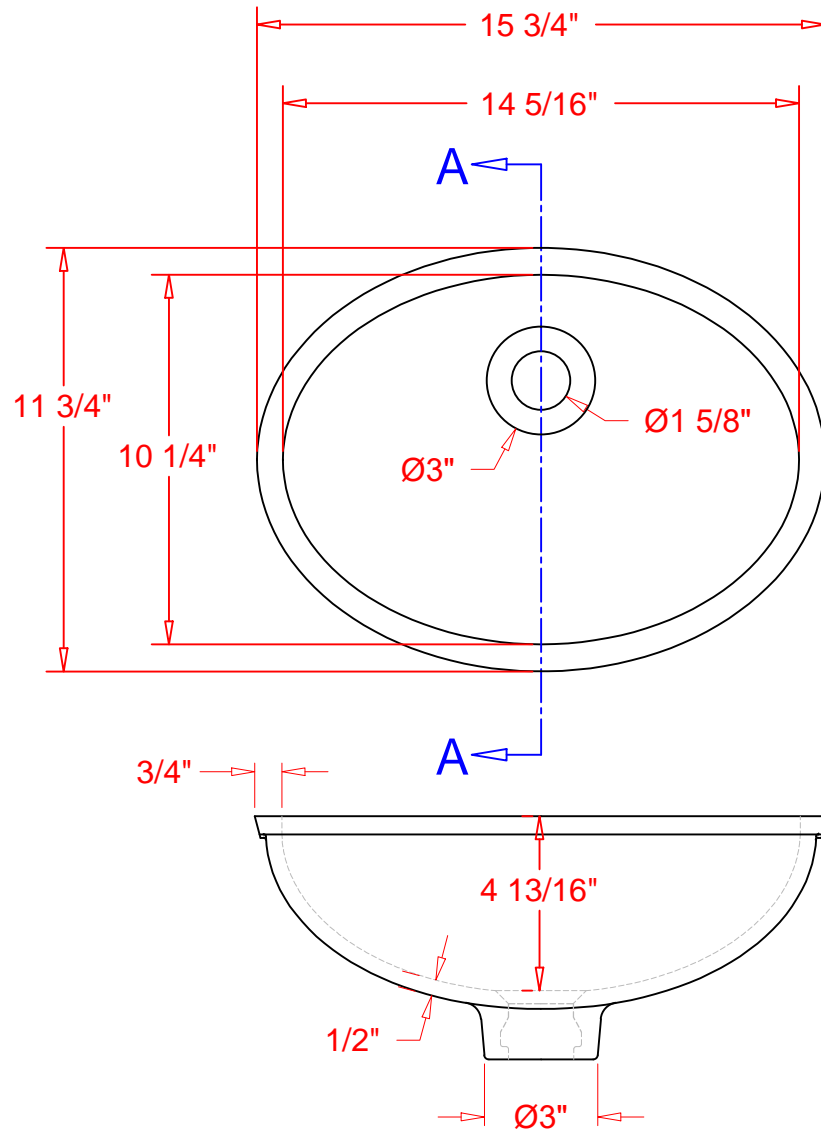

Rev #	A	05/14/20	Dimensions Updated.
Rev #			

Section A-A

**Wilsonart**<sup>®</sup>  
SOLID SURFACE

Part Number:	AV1410		
Description:	Small Oval Vanity Bowl		
Date Drawn:	02 / 13 / 2019	Weight:	6.9 Lbs
		Scale:	None
Drawn By:	Carlos Hernandez	Revised By:	
Approved By:	Daniel Shin	Date:	01 / 09 / 2019