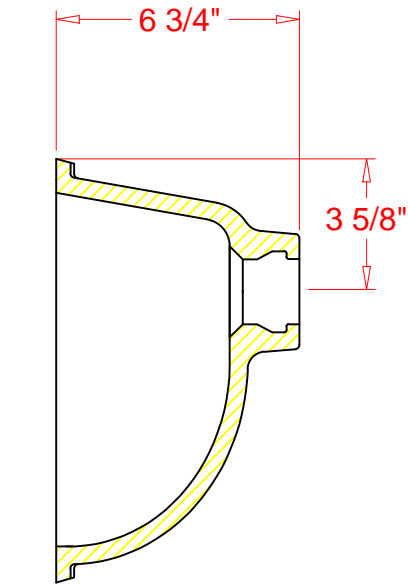

Rev #	A	05/14/20	Dimensions Updated.
Rev #			

Section A-A

**Wilsonart**<sup>®</sup>  
SOLID SURFACE

Part Number:	AV1410		
Description:	Small Oval Vanity Bowl		
Date Drawn:	02 / 13 / 2019	Weight:	6.9 Lbs
		Scale:	None
Drawn By:	Carlos Hernandez	Revised By:	
Approved By:	Daniel Shin	Date:	01 / 09 / 2019