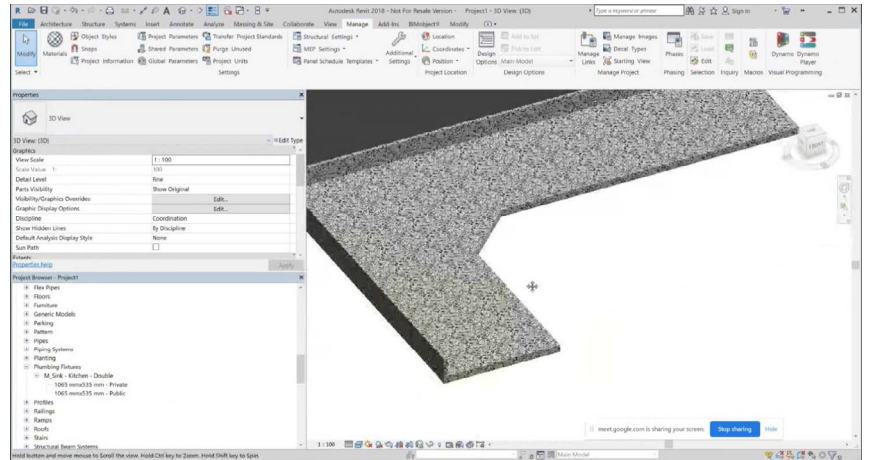

DREAM BIGGER

Effective August 9, 2021 Wilsonart launched an extensive update to its suite of North American BIM content on BIMObject.com. Revit files have been updated to include all of the latest Wilsonart product introductions including High Pressure Laminate, Quartz, Solid Surface and our Virtual Design Library. If you have not downloaded since August 9, 2021 we recommend doing so to make sure you have all of the most current Wilsonart products.

About BIM and BIMObject

BIMObject® links the complex technology around CAD and BIM with architects and the building product manufacturing industry. BIM (building information modeling) is used globally - in projects ranging from room additions to entire hospitals. A BIM Object is a 3d representation of a physical object. It includes all kinds of data, up to and including manufacturer and warranty information.