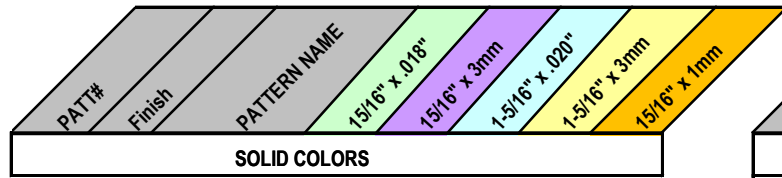

Edgeband

Pattern Availability

For the location nearest you, visit www.wilsonart.com

WOODGRAINS							
PATT#	Finish	PATTERN NAME	15/16" x .018"	15/16" x 3mm	1-5/16" x .020"	1-5/16" x 3mm	15/16" x 1mm
7972K	12	Truss Maple	•	•	•	•	•
7973K	12	Old Mill Oak	•	•	•	•	•
7974K	12	Oiled Chestnut	•	•	•	•	•
7975K	12	Raw Chestnut	•	•	•	•	•
7976K*	12	White Cypress*	•	•	•	•	•
7977K	12	White Barn	•	•	•	•	•
7978K*	12	Blue Barn*	•	•	•	•	•
7979K	12	Red Barn	•	•	•	•	•
7980K	18	ZebraWood	•	•	•	•	•
7981K	12	Landmark Wood	•	•	•	•	•
7982*	38	Buka Bark*	•	•	•	•	•
7983*	38	Boardwalk Oak*	•	•	•	•	•
7984	38	Mangalore Mango	•	•	•	•	•
7985	38	Morelia Mango	•	•	•	•	•
7986	38	Pasadena Oak	•	•	•	•	•
7987	38	Palisades Oak	•	•	•	•	•
7988	38	Hibiscus Cherry	•	•	•	•	•
7989	38	Persian Cherry	•	•	•	•	•
7990	38	Mission Maple	•	•	•	•	•
7991	38	Neo Maple	•	•	•	•	•
7992	38	Pinnacle Walnut	•	•	•	•	•
7993	38	Florence Walnut	•	•	•	•	•
7994	38	Lowell Ash	•	•	•	•	•
7995	38	Sterling Ash	•	•	•	•	•
7996	38	Natural Recon	•	•	•	•	•
7997	38	Ebony Recon	•	•	•	•	•
7998	18	Low Line	•	•	•	•	•

PATTERNS							
PATT#	Finish	PATTERN NAME	15/16" x .018"	15/16" x 3mm	1-5/16" x .020"	1-5/16" x 3mm	15/16" x 1mm
4869	60	Western White	•	•	•	•	•
4871	60	Western Suede	•	•	•	•	•
4872	60	Western Storm	•	•	•	•	•
4873	60	Western Bronze	•	•	•	•	•
4876	38	Sheer Mesh	•	•	•	•	•
4877	38	Grey Mesh	•	•	•	•	•
4878	38	Pewter Mesh	•	•	•	•	•
4879	38	Steel Mesh	•	•	•	•	•
4880	38	Carbon Mesh	•	•	•	•	•
4882	38	Oiled Soapstone	•	•	•	•	•
4883	38	Sable Soapstone	•	•	•	•	•
4884	38	Flame Soapstone	•	•	•	•	•
4885	38	Green Soapstone	•	•	•	•	•
4886	38	Pearl Soapstone	•	•	•	•	•
4887	38	Tan Soapstone	•	•	•	•	•
4888	38	Rustic Slate	•	•	•	•	•
4911	38	Soft Gold Mesh*	•	•	•	•	•
4912	38	Gilded Mesh*	•	•	•	•	•
4913	60	Eggplant	•	•	•	•	•
4914	60	Pomegranate	•	•	•	•	•
4915	60	Tangerine	•	•	•	•	•
4916	60	Sweet Corn	•	•	•	•	•
4917	60	Kiwi	•	•	•	•	•
4918	60	Sprout	•	•	•	•	•
4919	60	Blue Agave	•	•	•	•	•
4936	38	Midway	•	•	•	•	•
4937	38	Pinball	•	•	•	•	•