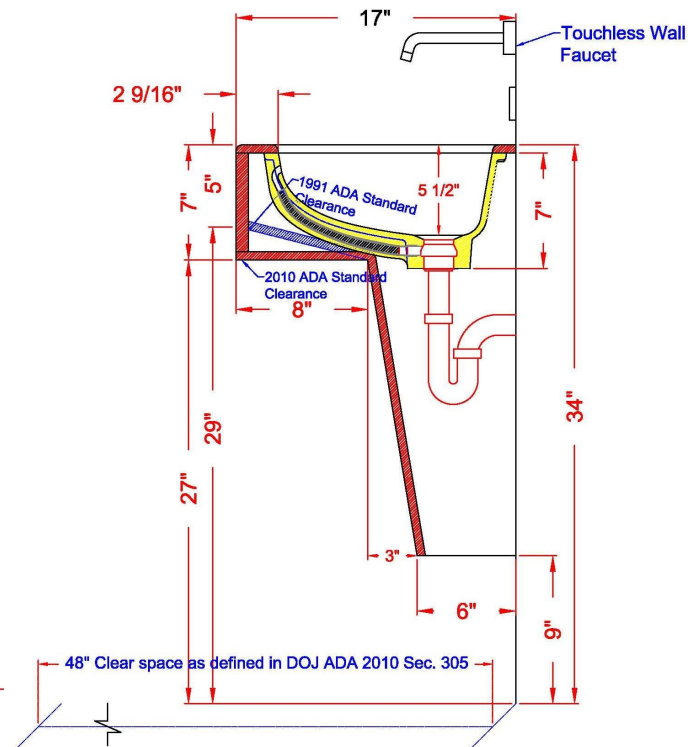

Specification Sheet

- ◆ The most popular size oval bowl on the market is used for all applications
- ◆ Universal Design allows for easy ADA placement*
- ◆ Resistant to stains, heat, impact, bacteria, scratches and thermal shock
- ◆ 10 Year Residential and Commercial Warranty
- ◆ Available in Linen White, Cream, and Bright White

Sink Dimensions (inches)

Model Number	Overall Dimensions		Inside Dimensions			Shipping Wt.-Lbs.
	L	W	L	W	D	
BV1613	18 1/8"	14 3/4"	16 3/8"	13"	5"	13.5 lbs
Metric Sizes	460 mm	375 mm	416 mm	330 mm	127 mm	6.1 kg

*Check local building codes before proceeding

Wilsonart Solid Surface Cast Sinks are certified by:

Home Innovation Labs (ANSI Z124.3)

UL in the US and Canada
(ANSI Z124.3 & B45.0-99)

All dimensions are in inches

Lavatory drains are 1 3/4" diameter and accept all standard drain hardware.

DXF files and recommended router bit profiles are available at www.wilsonart.com

In keeping with our efforts of continuing product improvement, Wilsonart reserves the right to change product specifications without notice.