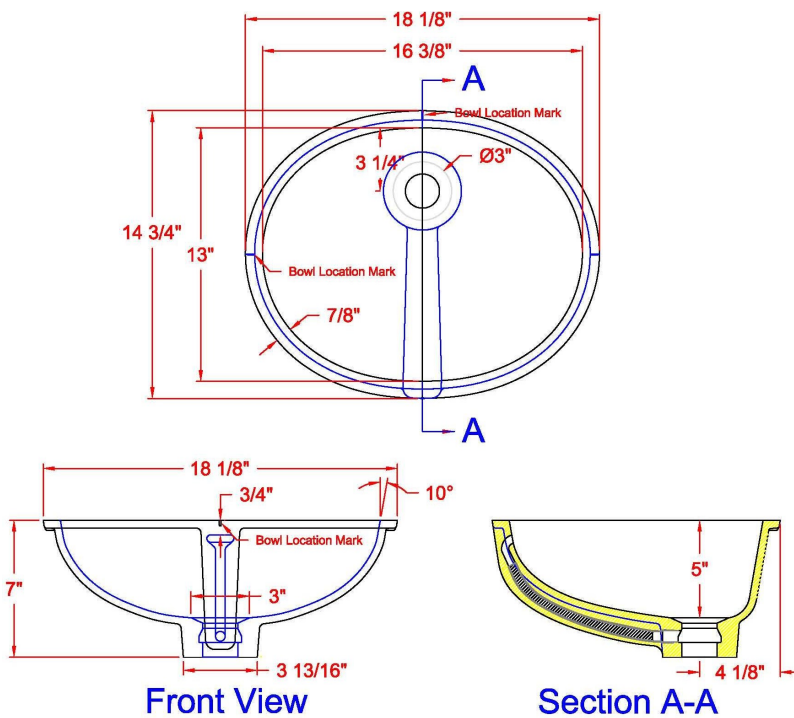

Specification Sheet

- ◆ The most popular size oval bowl on the market is used for all applications
- ◆ Universal Design allows for easy ADA placement*
- ◆ Resistant to stains, heat, impact, bacteria, scratches and thermal shock
- ◆ 10 Year Residential and Commercial Warranty
- ◆ Available in Linen White, Cream, and Bright White

Sink Dimensions (inches)

Model Number	Overall Dimensions		Inside Dimensions			Shipping Wt.-Lbs.
	L	W	L	W	D	
BV1613	18 1/8"	14 3/4"	16 3/8"	13"	5"	13.5 lbs
Metric Sizes	460 mm	375 mm	416 mm	330 mm	127 mm	6.1 kg

*Check local building codes before proceeding

Wilsonart Solid Surface Cast Sinks are certified by:

Home Innovation Labs (ANSI Z124.3)

UL in the US and Canada
(ANSI Z124.3 & B45.0-99)

All dimensions are in inches

Lavatory drains are 1 3/4" diameter and accept all standard drain hardware.

DXF files and recommended router bit profiles are available at www.wilsonart.com

In keeping with our efforts of continuing product improvement, Wilsonart reserves the right to change product specifications without notice.